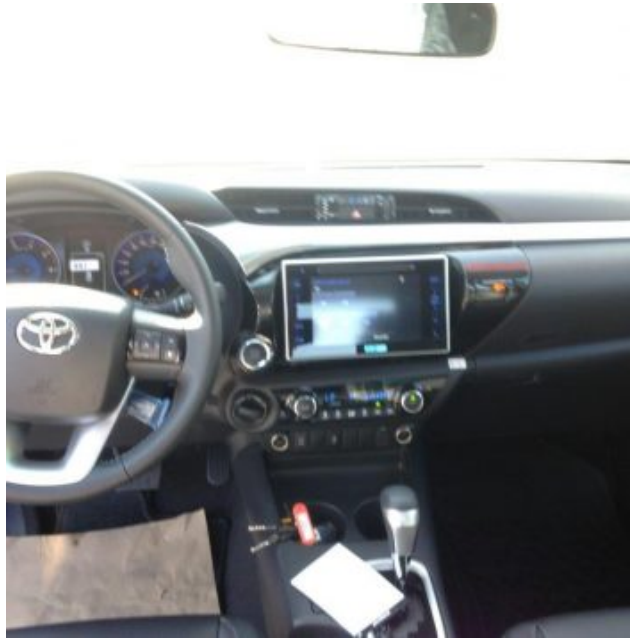

6000 NW 97th Ave #20, Doral, FL 33178

**Toyota - 2019 TOYOTA HILUX REVO
DOUBLE CAB 2.8L DIESEL D-4D 4X4 A/T**

Year: 2019

Fuel: Diesel

Engine: 2.8L Diesel 4 Cyl, In 177 HP

Transmission: 6-Speed Automatic

Interior: Leather

Seats: 6

SPECIFICATIONS

- Model 1GD-FTV (High)
- Type 4 Cylinders, In - Line Type 16-Valve DOHC
- Displacement (cc.) 2,755
- Max. Output HP/RPM 177/3,400
- Max Torque EEC net (Nm/rpm) 450 / 1600-2400
- Inter Cooler
- Fuel System Fuel Injection with Common Rail
- Fuel Type Diesel
- Fuel Tank Capacity (litres): 80
- Drivetrain 4WD
- Diff Lock
- Auto Disconnect Differential
- Transmission Type 6AT
- Final Gear Ratio 3.909
- Front Suspension Double Wishbone
- Rear Suspension Leaf Spring Rigid Axle
- Front Brake Ventilated Disc Brake
- Rear Brake Leading Trailing Drum Brake
- Power Steering Type PS (Rack and Pinion)
- Headlamp LED Projector
- Auto Headlamp
- Headlamp Leveling Device (Auto)
- Front Fog Lamp (LED)
- Outside Rear View Mirror Electric + Retractable + Side Turn Signal Lamp (Chrome)
- Side Turn Signal Lamp With (Outer Mirror)
- Bumper (Front) Paint Color
- Bumper (Rear) Steel Step Chrome
- Radiator Grille Chrome & Gloss Black
- High Mount Stop Lamp LED
- Door Outside Handle Chrome
- Rear Window Defogger
- Tire 265/60 R18
- Wheel Alloy Wheel 18x7 1/2J
- Spare Tire Ground Tire (Alloy Wheel)
- Mud Guard (Front + Rear)
- Intermittent Wiper Intermittent Time Adjustable + Mist
- Antenna Short Pole
- Rear Deck A-Deck (Inner hook)
- Deck Guard Frame
- Back Door Outside Handle Chrome Tail Gate
- Towing Hook (Front only Right/Left)
- Speedometer With (High KM/H)
- Economy Meter Eco Lamp + Zone Display
- Meter Illumination Control
- Multi Information Display (TFT)
- Steering Wheel (Switch) Audio & Telephone & MID (Silver)
- Steering Wheel (Material) Leather
- Steering Column Tilt & Telescopic Electric
- Shift Lever & Knob Leather + Silver Ornament
- 4WD Switch Switch(2WD-4WD)