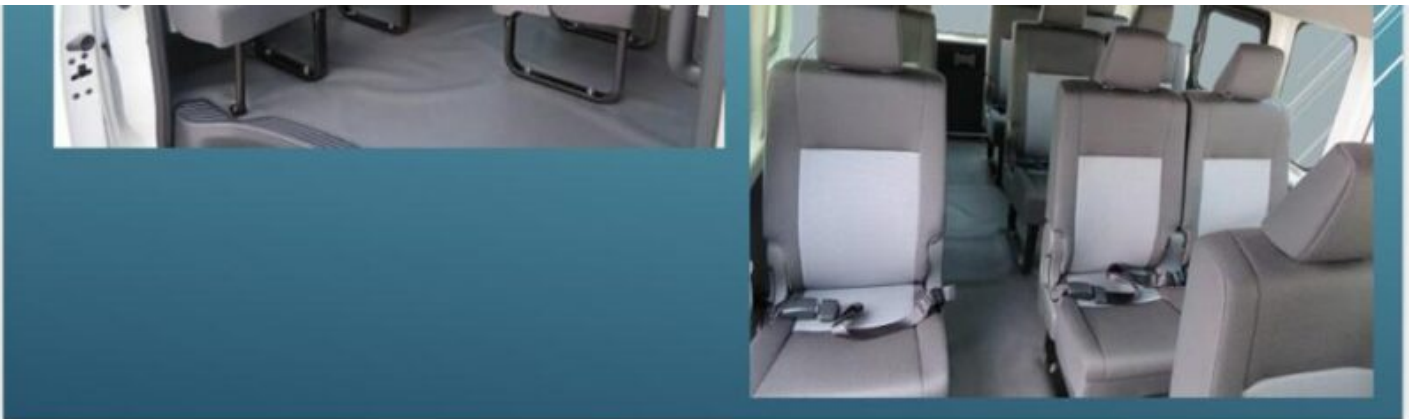

**2024 HIACE 2024 TOYOTA HIACE DX 3.5L
PETROL 13 PASS M/T**

Year	2024
Engine	3.5L
Transmission	5-Speed Manual
Interior	Fabric
Seats	13

Gallery

Specifications

- Grade Hiace Bus Dx
- Model Code Grh322I-Edfphv
- Body Type Bus
- Dimensions Dimensions Lx Wx H Mm 5915x1950x2280
- Wheel Base Mm 3860mm
- Ground Clearance Mm 185
- Min. Turning Radius(M) 6.4
- Kerb Weight (Kgs) 2520-2540
- Gross Vehicle Weight (Kgs) 3640
- Fuel Tank Capacity Ltrs. 70
- Engine & Displacement Cc 3456
- Drivetrain Hp (Sae Net) / Rpm 268
- Torque (Sae Net) Kgm /Rpm 34.9
- Type 6 Cylinder
- Fuel System D-4s
- Fuel Type Gasoline
- Catalytic Converter
- Emission Cert. Euro 4
- T/M 6 M/T
- Tire Tire Size 235/65r16c
- Wheel Cap Full - Type 1
- Steering Power/Tilt
- Telescopic
- Brake Front/Rear V. Disc/V.Disc
- Suspension Front Mcpherson
- Rear Leaf Spring
- Abs Abs+Vsc+Ba+Ess+Trc+Auto. Lsd
- Air Bag D + P
- Bumper Fr. & Rr. Black
- Door Handles Black
- Front Grille Silver
- Headlamps Halogen
- High Mount Stop Lamp With (Led)
- Outer Rear View Mirror
- Colour Keyed + Black, Power, Power Retractable,
- Turn Signals ,W/Under View Mirror
- Windshield Glass Reinforced,Uv Cut Green
- Fr. Seat Fr. Seat Belt 3pelrx2 (D+P - Pt + Fl)
- Rr. Seat Rr. Seat Belt 2pnrx11
- Head Rest With X 11
- Fuel Lid Opener
- Inner Rearview Mirror Day / Night
- Light Control System Sensor Only
- Rear Left Side Glass Fixed
- Rear Quarter Left Glass Slide
- Rear Quarter Right Glass Fixed
- Rear Right Side Glass Slide
- Seat Material Fabric
- Seating Capacity 13
- Sun Visor D+P (Pvc)
- Ac/Heater Fr + Rr
- Alternator 100a(Csc0)
- Back Door Garnish Black
- Battery Ln3l(Equivalent To 80d)
- Clearance Lamp With Bulb
- Driver Seat Vertical Adjuster
- Fire Extinguisher Oe
- Floor Mat