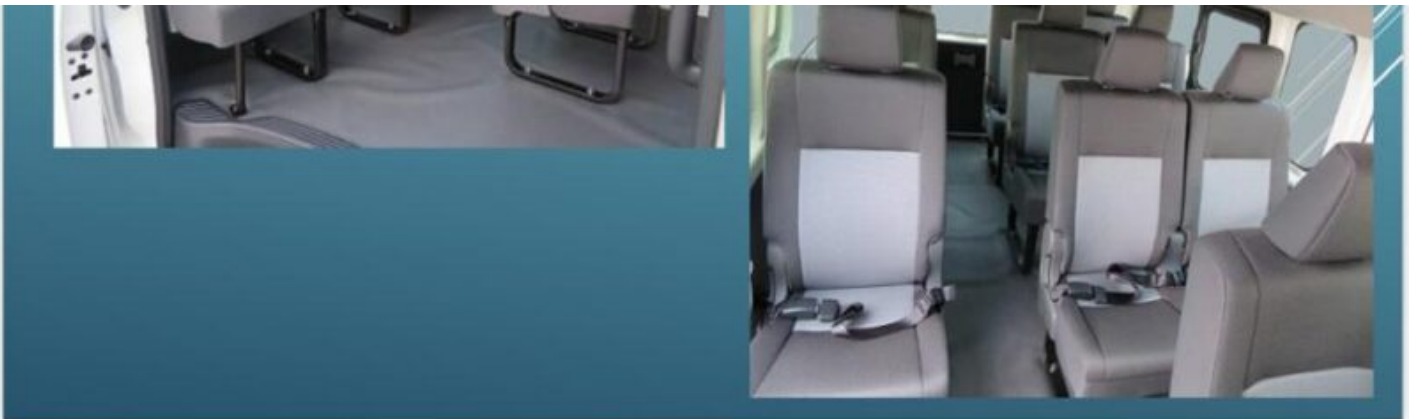

2024 HIACE HIACE

Year	2024
Engine	3.5L
Transmission	5-Speed Manual
Interior	Fabric
Seats	13

Gallery

Specifications

- Grade Hiace Bus Dx
- Model Code Grh322I-Edfphv
- Body Type Bus
- Dimensions Dimensions Lx Wx H Mm 5915x1950x2280
- Wheel Base Mm 3860mm
- Ground Clearance Mm 185
- Min. Turning Radius(M) 6.4
- Kerb Weight (Kgs) 2520-2540
- Gross Vehicle Weight (Kgs) 3640
- Fuel Tank Capacity Ltrs. 70
- Engine & Displacement Cc 3456
- Drivetrain Hp (Sae Net) / Rpm 268
- Torque (Sae Net) Kgm /Rpm 34.9
- Type 6 Cylinder
- Fuel System D-4s
- Fuel Type Gasoline
- Catalytic Converter
- Emission Cert. Euro 4
- T/M 6 M/T
- Tire Tire Size 235/65r16c
- Wheel Cap Full - Type 1
- Steering Power/Tilt
- Telescopic
- Brake Front/Rear V. Disc/V.Disc
- Suspension Front Mcpherson
- Rear Leaf Spring
- Abs Abs+Vsc+Ba+Ess+Trc+Auto. Lsd
- Air Bag D + P
- Bumper Fr. & Rr. Black
- Door Handles Black
- Front Grille Silver
- Headlamps Halogen
- High Mount Stop Lamp With (Led)
- Outer Rear View Mirror
- Colour Keyed + Black, Power, Power Retractable,
- Turn Signals ,W/Under View Mirror
- Windshield Glass Reinforced,Uv Cut Green
- Fr. Seat Fr. Seat Belt 3pelrx2 (D+P - Pt + Fl)
- Rr. Seat Rr. Seat Belt 2pnrx11
- Head Rest With X 11
- Fuel Lid Opener
- Inner Rearview Mirror Day / Night
- Light Control System Sensor Only
- Rear Left Side Glass Fixed
- Rear Quarter Left Glass Slide
- Rear Quarter Right Glass Fixed
- Rear Right Side Glass Slide
- Seat Material Fabric
- Seating Capacity 13
- Sun Visor D+P (Pvc)
- Ac/Heater Fr + Rr
- Alternator 100a(Csc0)
- Back Door Garnish Black
- Battery Ln3l(Equivalent To 80d)
- Clearance Lamp With Bulb
- Driver Seat Vertical Adjuster
- Fire Extinguisher Oe
- Floor Mat