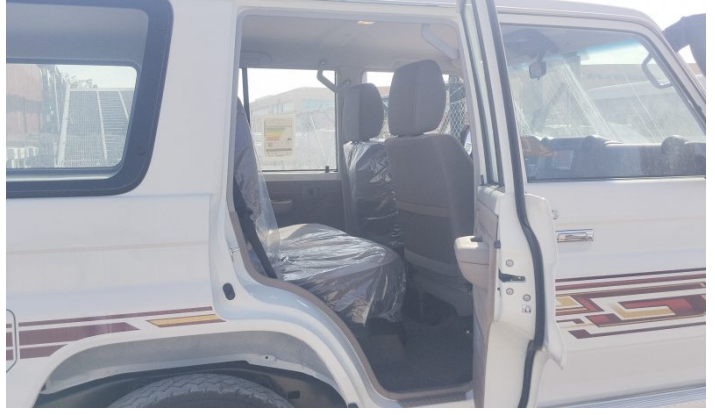

**2024 LAND CRUISER 2024 TOYOTA LC76 4.5L-Z
M/T**

Year	2024
Engine	4.5
Transmission	5-Speed Manual
Interior	Fabric
Seats	5

Gallery

Specifications

- Grade Lc 76 T/Dsl - Z
- Model Code Vdj76l-Rkmnyv
- Body Type Wagon
- Dimensions Dimensions Lx Wx H Mm 4875 X 1800 X 1940
- Wheel Base Mm 2730
- Ground Clearance Mm 230
- Min. Turning Radius(M) 6.3
- Kerb Weight (Kgs) 2285
- Gross Vehicle Weight (Kgs) 3510
- Fuel Tank Capacity Ltrs. 130
- Engine & Displacement Cc 4461
- Drivetrain Hp / Rpm Iso Net 195 / 3300
- Torque Kgm/Rpm Iso Net 43.8 / 1200-3200
- Type V 8
- Fuel System Common Rail
- Fuel Type Diesel
- T/M 5-Speed M/T
- Euro Emission Cert. Euro 0
- 4wd Options Part-Time
- Diff. Option Front+ Rear Diff.Lock
- Tire Tire Size 265/70r16c (Tubeless)
- Wheel Cap Alloy (Type2)
- Steering Power/Tilt
- Telescopic
- Brake Front/Rear V.Disc/ Drum
- Suspension Front Std Coil Spring
- Rear Std Leaf Spring
- Abs Abs+Vsc+Ba+Ebd+Hac+Atrc
- Air Bag D + P
- Bumper Fr. & Rr. Extension Molding+Winch (New Design)/ Painted (New Design)
- Mud Guards Fr. & Rr. Mudguards: Overfender (Front)+Std (Rear)
- High Mount Stop Lamp
- Outer Mirror Colour Keyed Chrome Plated
- Power
- Side Step With-Alluminium
- Windshield Glass Green Laminated W/Top Shade
- Digital Clock
- Inner Rearview Mirror Day/Night
- Fr. Seat Fr. Seat Belt 3pelrx2
- Rr. Seat Rr. Seat Belt 3pelrx2 + 2pnrx1
- Head Rest
- Rear Console Box
- Seat Material Synthetic Leather
- Seating Capacity 5
- Tachometer
- Ac/Heater
- Antenna Manual
- Keyless Entry
- Meter Illumination Control
- Power Door Lock
- Power Window
- Radio Am/Fm
- Stereo
- Cd, Usb, 2 Spk--> 9"
- Da/Am/Fm/Aux/Usb/Bt/Aa/Cp,
- 4sp