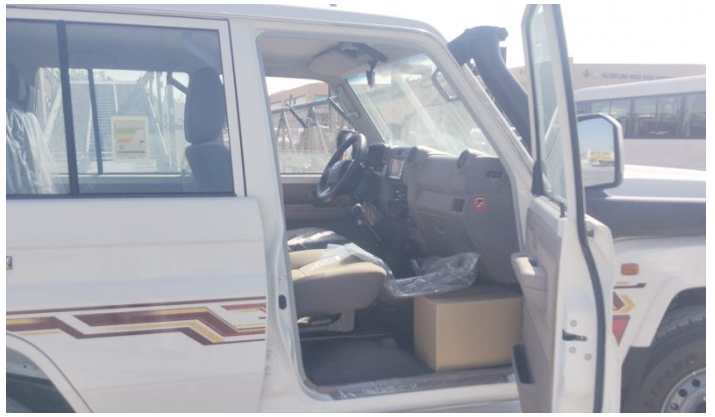

**2024 LAND CRUISER 2024 TOYOTA LC76 4.5L-Z
M/T**

Year	2024
Engine	4.5
Transmission	5-Speed Manual
Interior	Fabric
Seats	5

Gallery

Specifications

- Grade Lc 76 T/Dsl - Z
- Model Code Vdj76l-Rkmnyv
- Body Type Wagon
- Dimensions Dimensions Lx Wx H Mm 4875 X 1800 X 1940
- Wheel Base Mm 2730
- Ground Clearance Mm 230
- Min. Turning Radius(M) 6.3
- Kerb Weight (Kgs) 2285
- Gross Vehicle Weight (Kgs) 3510
- Fuel Tank Capacity Ltrs. 130
- Engine & Displacement Cc 4461
- Drivetrain Hp / Rpm Iso Net 195 / 3300
- Torque Kgm/Rpm Iso Net 43.8 / 1200-3200
- Type V 8
- Fuel System Common Rail
- Fuel Type Diesel
- T/M 5-Speed M/T
- Euro Emission Cert. Euro 0
- 4wd Options Part-Time
- Diff. Option Front+ Rear Diff.Lock
- Tire Tire Size 265/70r16c (Tubeless)
- Wheel Cap Alloy (Type2)
- Steering Power/Tilt
- Telescopic
- Brake Front/Rear V.Disc/ Drum
- Suspension Front Std Coil Spring
- Rear Std Leaf Spring
- Abs Abs+Vsc+Ba+Ebd+Hac+Atrc
- Air Bag D + P
- Bumper Fr. & Rr. Extension Molding+Winch (New Design)/ Painted (New Design)
- Mud Guards Fr. & Rr. Mudguards: Overfender (Front)+Std (Rear)
- High Mount Stop Lamp
- Outer Mirror Colour Keyed Chrome Plated
- Power
- Side Step With-Alluminium
- Windshield Glass Green Laminated W/Top Shade
- Digital Clock
- Inner Rearview Mirror Day/Night
- Fr. Seat Fr. Seat Belt 3pelrx2
- Rr. Seat Rr. Seat Belt 3pelrx2 + 2pnrx1
- Head Rest
- Rear Console Box
- Seat Material Synthetic Leather
- Seating Capacity 5
- Tachometer
- Ac/Heater
- Antenna Manual
- Keyless Entry
- Meter Illumination Control
- Power Door Lock
- Power Window
- Radio Am/Fm
- Stereo
- Cd, Usb, 2 Spk--> 9"
- Da/Am/Fm/Aux/Usb/Bt/Aa/Cp,
- 4sp