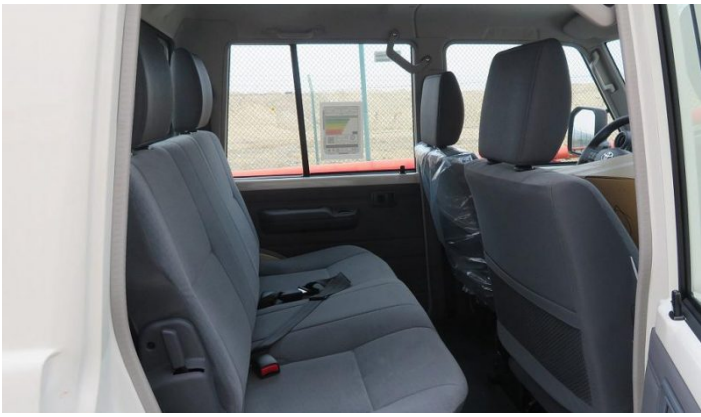

2024 LAND CRUISER 2024 LC79 DC TDSL-V MT

Year	2024
Engine	4.5
Transmission	5-Speed Manual
Interior	Fabric
Seats	5

Gallery

Specifications

- Grade Lc 79 D/C T/Dsl - V
- Model Code Vdj79l-Dkmryv
- Body Type Pickup
- Dimensions L X W X H Mm 5235 X 1870 X 1945
- Wheel Base Mm 3180
- Ground Clearance Mm 235
- Min. Turning Radius(M) 7.2
- Kerb Weight (Kgs) 2300
- Gross Vehicle Weight (Kgs) 3300
- Fuel Tank Capacity Ltrs. 130
- Engine & Displacement Cc 4461
- Drivetrain Hp / Rpm Iso Net 195 / 3300
- Torque Kgm/Rpm Iso Net 43.8 / 1200-3200
- Type V8
- Fuel System Common Rail
- Fuel Type Diesel
- T/M 5-Speed M/T
- Euro Emission Cert. Euro 0
- 4wd Options Part-Time
- Diff. Option Front & Rear Differential Lock
- Tire Size 265/70r16c (Tubeless)
- Wheel Cap Alloys (Type1)
- Steering Power/Tilt With/With
- Telescopic With
- Brake Front/Rear V.Disc/Drum
- Suspension Front H.D.Coil Spring
- Rear H.D.Leaf Spring
- Abs Abs+Vsc+Ba+Ebd+Hac+Atrc
- Air Bag D + P
- Bumper Fr. & Rr. Extension Molding+Winch (New Design)/ Chrome*
- Mud Guards Fr. & Rr. Mudguards: Overfender (Front)+Std (Rear)
- Outer Mirror Colour Keyed Black (New Design)
- Power With
- Side Step With-Alluminium
- Windshield Glass Green Laminated
- Digital Clock With
- Fr. Seat Fr. Seat Belt 3pelrx2
- Rr. Seat Rr. Seat Belt 3pelrx2 + 2pnrx1
- Head Rest With
- Inner Rearview Mirror Day/Night
- Rear Console Box With
- Seat Material Fabric
- Seating Capacity 5
- Tachometer With
- Ac/Heater With/With
- Antenna Manual
- Keyless Entry With
- Meter Illumination Control With
- Power Door Lock With
- Power Window With
- Radio Am/Fm
- Stereo
- 7" Navi Am,Fm,Dvd,Usb, Aux, Bt-->6.7"
- Da/Am/Fm/Aux/Usb/Bt/Aa/Cp
- Winch With
- Wiper Fr Mist